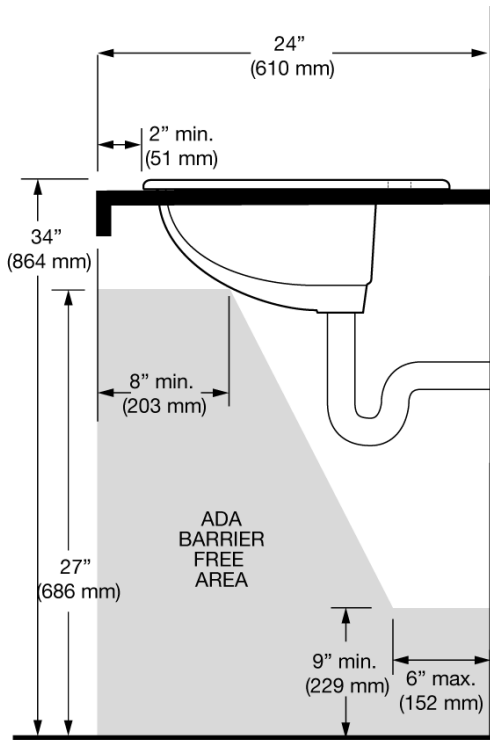

ROUGH-IN

Sloan 10500 Seymour Ave, Franklin Park, IL 60131
Phone: 800.982.5839 • Fax: 800.447.8329 • sloan.com