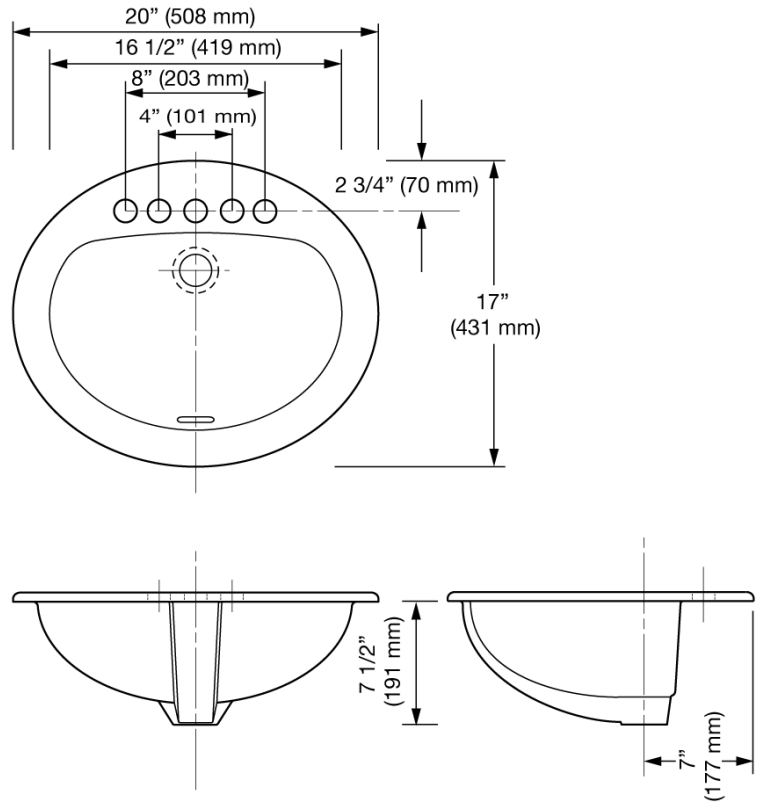

ROUGH-IN

Sloan 10500 Seymour Ave, Franklin Park, IL 60131
Phone: 800.982.5839 • Fax: 800.447.8329 • sloan.com